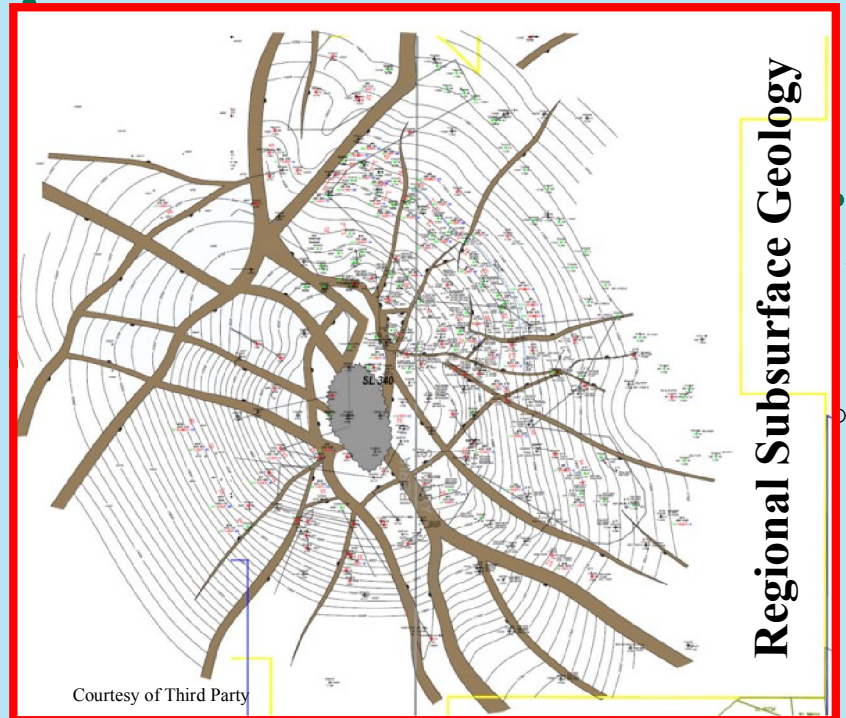

**~ 30K ACRES "OPEN" FOR LEASING
RABBIT ISLAND FIELD (FORMERLY SL 340)
IBERIA/ST MARY PARISHES**

St. Mary Parish

Atchafalaya Bay

- OC Wells**
- Available Wellbores
 - Dry Holes
 - PA'd Wells

[CLICK - Acreage Overview](#)

[CLICK - RI Well Info \(xls\)](#)

[CLICK - Production Facilities & Pipelines](#)