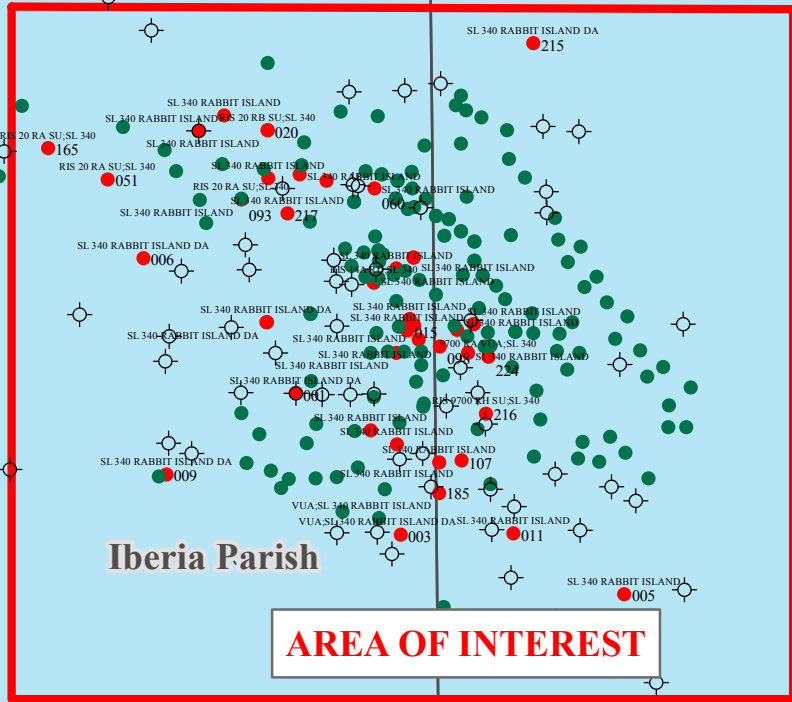

**~ 30K ACRES "OPEN" FOR LEASING
RABBIT ISLAND FIELD (FORMERLY SL 340)
IBERIA/ST MARY PARISHES**

St. Mary Parish

Atchafalaya Bay

- OC Wells**
- Available Wellbores
 - Dry Holes
 - PA'd Wells

[CLICK - Acreage Overview](#)

[CLICK - RI Well Info \(xls\)](#)

[CLICK - Production Facilities & Pipelines](#)